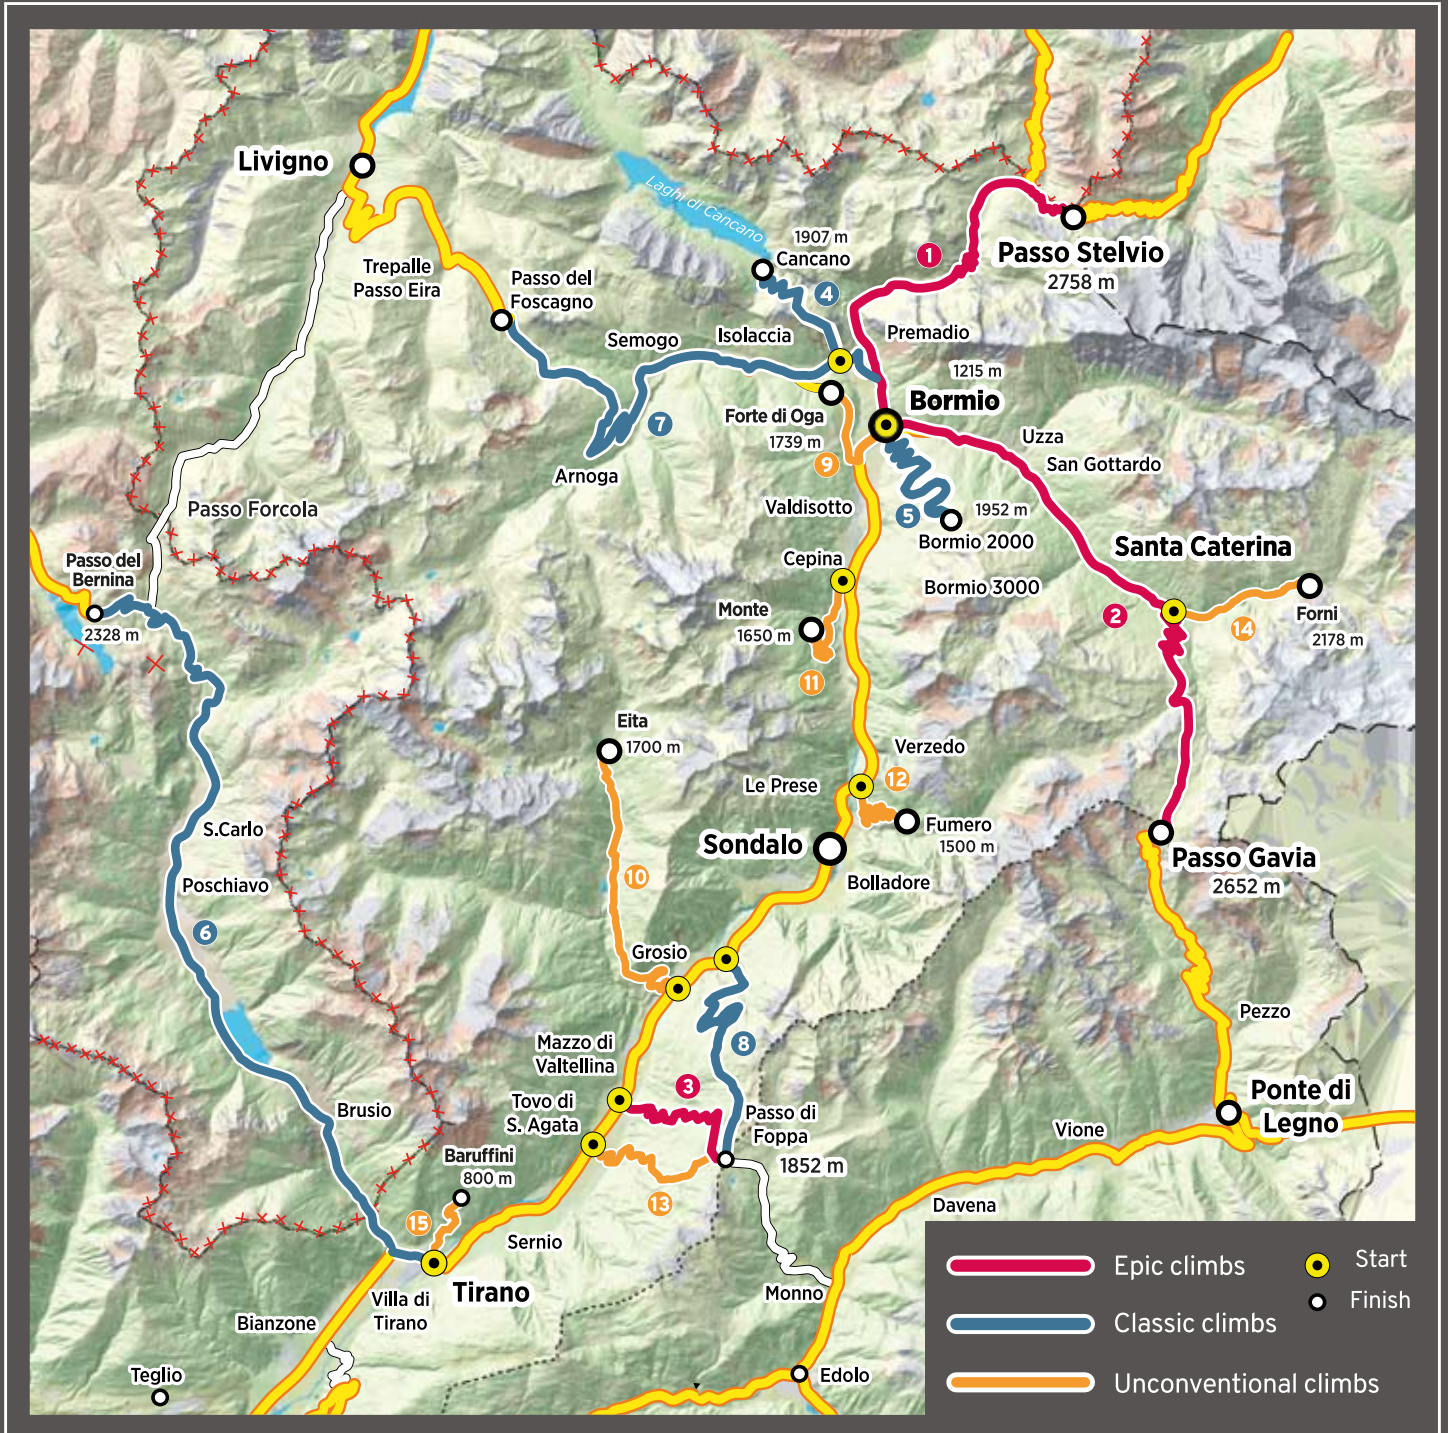

BIKE CLIMBS

Pedala con noi | Ride with us

hotelfunivia.it

FUNIVIA
THE BIKE HOTEL IN BORMIO

STELVIOMAN

stelvio
Bormio, the wellness mountain

bormio
the wellness mountain